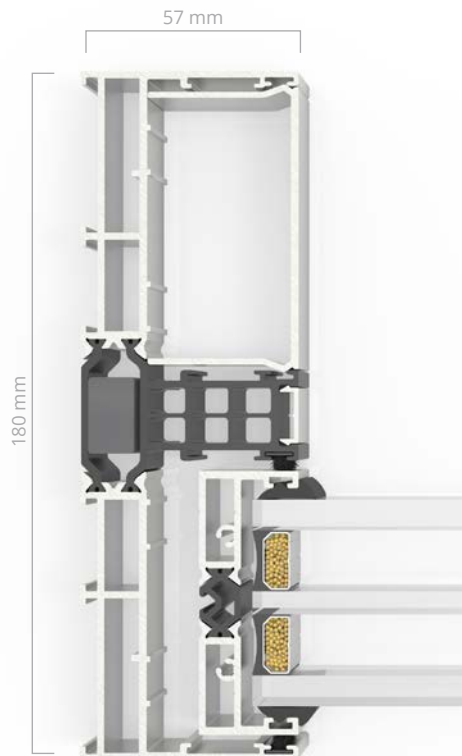

COR VISION PLUS

Large dimensions

Great glazing capacity

Motorized or manual opening

Accessibility

Possibility of open corners at 90°

NEW LOCKING EMBEDDED VISION SECURITY LOCK

- » Maximal security: Locking with internal and external key.
- » Integration of the lock in the profile with the same minimalist aesthetic.
- » Possibility of painting in any color in order to ensure uniformity of the system.
- » It allows a flush interlock in manual version.

COR VISION PLUS RPT

$U_w \geq 0,9$ (W/m²K)

Please consult typology, dimensions and glazing

CLASS
4

CLASS
9A

CLASS
C3

Maximum acoustic insulation: 43 dB
Maximum glazing: 54 mm

Frame depth: 180 / 278 mm
Face width: 57 mm
Maximum dimensions / sash: 4000 - 4000 mm (Sup. $\leq 14^2$)
Maximum weight / sash: 400 kg (Manual) / 700 kg (Motorized)

2 RAILS
Sliding sash + fixed light
2 sliding sashes + fixed light
2 sliding sashes + 2 fixed lights
2 and 4 sliding sashes
Possibility of open corners at 90°

3 RAILS
2 sliding sashes + fixed light
4 sliding sashes + 2 fixed lights
3 and 6 sliding sashes
Possibility of open corners at 90°